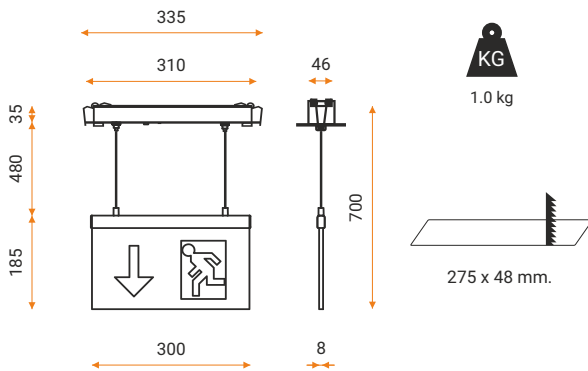

TEEXIT160ERP

Emergency Range / Emergency Exit Recessed Pendant

Recessed pendant LED exit sign luminaire offering long life and low energy with flexible mounting solutions. White finish as standard.

Specification

Arrow Left

Arrow Up

Arrow Right

DIMENSIONS/WEIGHT/CUT OUT

LED PRODUCT CODE

TEEXIT160ERP 2W

160lm

IMPROVEMENTS

Arrow Left

Arrow Up

Arrow Right

DIMENSIONS/WEIGHT/CUT OUT

LED PRODUCT CODE

TEEXIT160ESP 2W

160lm

IMPROVEMENTS