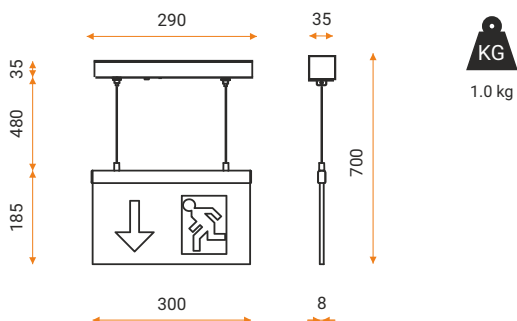

Arrow Left

Arrow Up

Arrow Right

DIMENSIONS/WEIGHT/CUT OUT

LED PRODUCT CODE

TEEXIT160ERP 2W

160lm

IMPROVEMENTS

Arrow Left

Arrow Up

Arrow Right

DIMENSIONS/WEIGHT/CUT OUT

LED PRODUCT CODE

TEEXIT160ESP 2W

160lm

IMPROVEMENTS