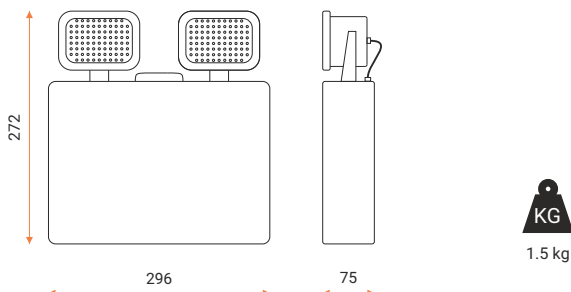

DIMENSIONS/WEIGHT