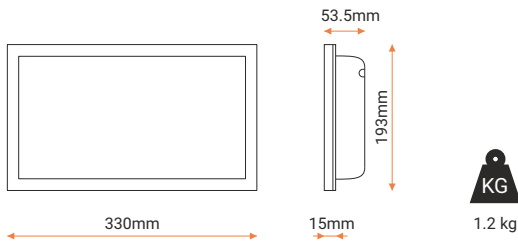

DIMENSIONS/WEIGHT